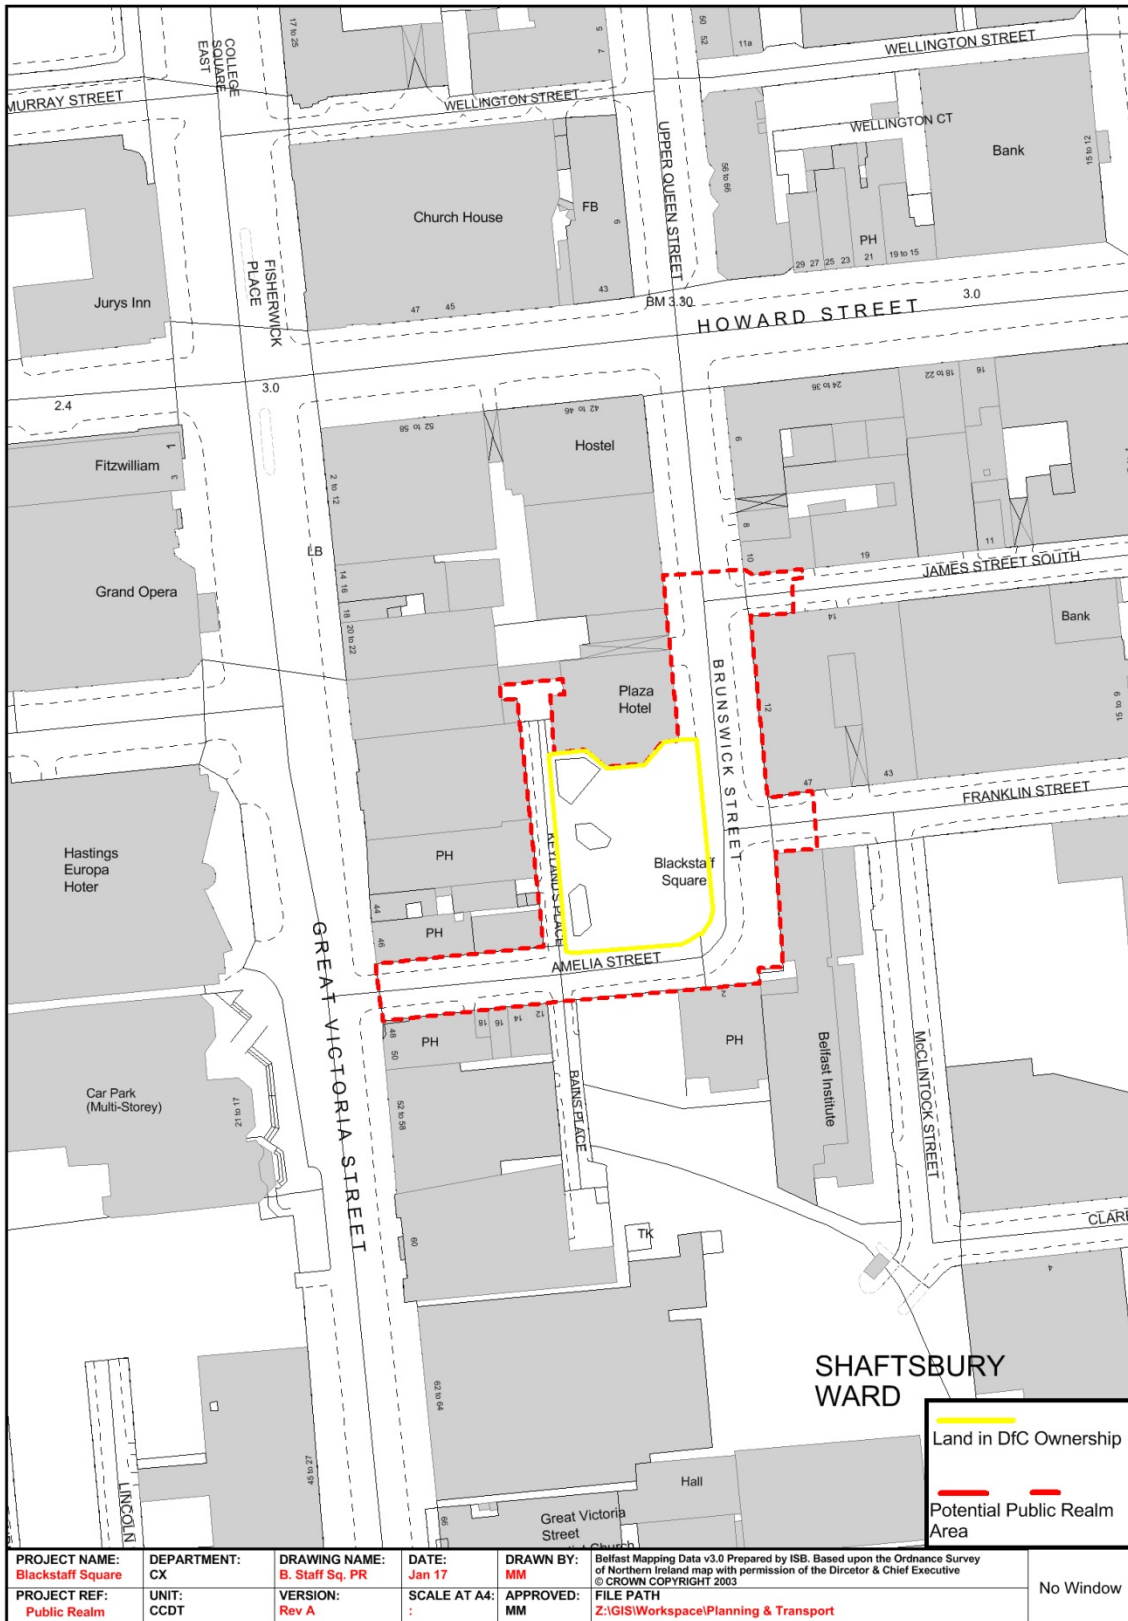

Appendix 1 – Blackstaff Square – indicative area identified for public realm proposal

PROJECT NAME: Blackstaff Square	DEPARTMENT: CX	DRAWING NAME: B. Staff Sq. PR	DATE: Jan 17	DRAWN BY: MM	Belfast Mapping Data v3.0 Prepared by ISB. Based upon the Ordnance Survey of Northern Ireland map with permission of the Director & Chief Executive © CROWN COPYRIGHT 2003	No Window
PROJECT REF: Public Realm	UNIT: CCDT	VERSION: Rev A	SCALE AT A4: :	APPROVED: MM		